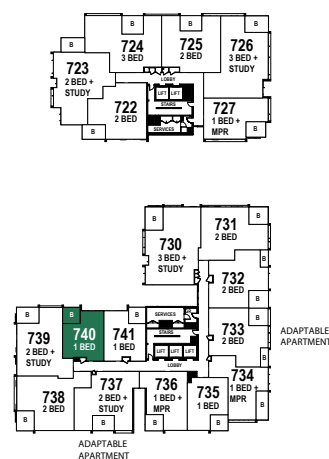

PAGEWOOD — GREEN —

1 BEDROOM APARTMENTS

740, 840, 940, 1040, 1140,
1240, 1340, 1440, 1540, 1640

INTERNAL AREA

50m²

BALCONY AREA

9m²

TOTAL AREA

59m²

BUILDING C

STUDIO DRIVE

DISCLAIMER:

Purchasers take note: These floor plans do not form part of the contract for sale of any lot within the development, they are indicative only. The descriptions, layouts and areas set out in this floor plan are subject to change and may not accurately reflect the final design of each unit depicted.