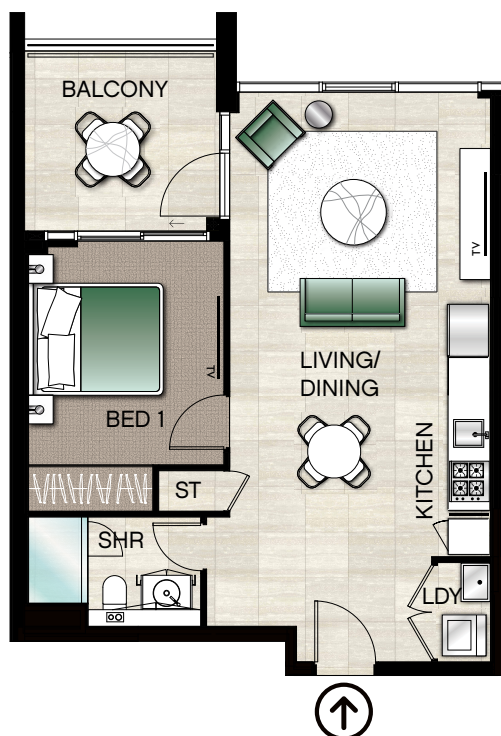

PAGEWOOD — GREEN —

1 BEDROOM APARTMENTS

740, 840, 940, 1040, 1140,
1240, 1340, 1440, 1540, 1640

INTERNAL AREA

50m²

BALCONY AREA

9m²

TOTAL AREA

59m²

BUILDING C

STUDIO DRIVE

DISCLAIMER:

Purchasers take note: These floor plans do not form part of the contract for sale of any lot within the development, they are indicative only. The descriptions, layouts and areas set out in this floor plan are subject to change and may not accurately reflect the final design of each unit depicted.